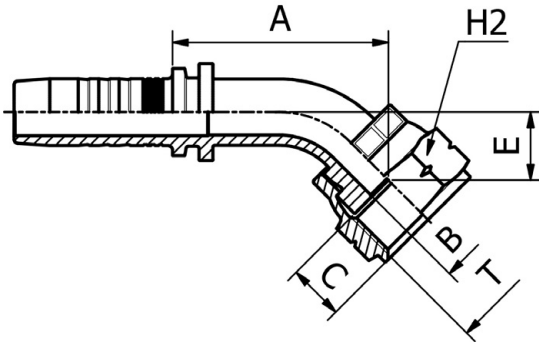

SAE STANDARD CONNECTIONS

M22441KR

45° ORFS FEMALE SWEPT ELBOW
SAE J516 / ISO 12151-1

PART. REF.	HOSE BORE			Thread	DIMENSIONS mm						
	DN	Dash	inch	T	B	A	C	E	H2		
M22441-04-04KR	6	- 4	1/4"	9/16" - 18	4.2	30.0	8.0	10.5	17.0		
M22441-06-06KR	10	- 6	3/8"	11/16" - 16	6.0	31.5	9.5	11.0	22.0		
M22441-08-08KR	12	- 8	1/2"	13/16" - 16	9.0	42.5	11.0	13.5	24.0		

SAE STANDARD CONNECTIONS

M22491/M22493

90° ORFS FEMALE SWEPT ELBOW
SAE J516 / ISO 12151-1

PART. REF.	HOSE BORE			Thread	DIMENSIONS mm						
	DN	Dash	inch	T	B	A	C	E	H2		
M22491-10-10032	16	- 10	5/8"	1" - 14	11.0	42.0	7.5	32.0	30.0		
M22491-06-04	10	- 6	3/8"	9/16" - 18	4.0	28.0	8.0	23.0	19.0		
M22491-08-06	12	- 8	1/2"	11/16" - 16	7.0	30.0	9.5	24.5	22.0		
M22491-10-08	16	- 10	5/8"	13/16" - 16	9.3	41.0	11.0	34.0	24.0		
M22491-12-10	19	- 12	3/4"	1" - 14	11.5	49.0	12.5	38.5	30.0		
M22491-16-12	25	- 16	1"	1.3/16" - 12	13.9	57.5	13.5	48.0	36.0		
M22493-04-04	6	- 4	1/4"	9/16" - 18	4.0	27.5	8.2	22.0	17.0		
M22493-04-06	6	- 4	1/4"	11/16" - 16	7.0	27.5	9.5	22.0	22.0		
M22493-05-06	8	- 5	5/16"	11/16" - 16	7.0	32.0	9.5	23.0	22.0		
M22493-06-06	10	- 6	3/8"	11/16" - 16	6.0	30.0	9.5	24.0	22.0		
M22493-06-08	10	- 6	3/8"	13/16" - 16	9.3	30.0	11.0	26.5	24.0		
M22493-08-08	12	- 8	1/2"	13/16" - 16	9.0	40.5	11.0	30.0	24.0		
M22493-08-10	12	- 8	1/2"	1" - 14	11.5	40.0	13.5	30.5	30.0		
M22493-08-12	12	- 8	1/2"	1.3/16" - 12	13.9	39.5	14.5	37.5	36.0		
M22493-10-10	16	- 10	5/8"	1" - 14	11.5	48.0	13.5	37.5	30.0		
M22493-10-12	16	- 10	5/8"	1.3/16" - 12	13.9	48.0	14.5	41.0	36.0		
M22493-12-12	19	- 12	3/4"	1.3/16" - 12	13.9	56.5	14.5	48.0	36.0		
M22493-12-16	19	- 12	3/4"	1.7/16" - 12	19.8	56.5	14.8	47.5	41.0		
M22493-16-16	25	- 16	1"	1.7/16" - 12	19.8	71.5	14.8	56.0	41.0		
M22493-16-20	25	- 16	1"	1.11/16" - 12	26.0	71.5	14.8	58.5	50.0		
M22493-20-20	31	- 20	1.1/4"	1.11/16" - 12	26.0	83.0	14.8	66.0	50.0		
M22493-24-24	38	- 24	1.1/2"	2" - 12	32.0	102.0	14.8	79.5	60.0		